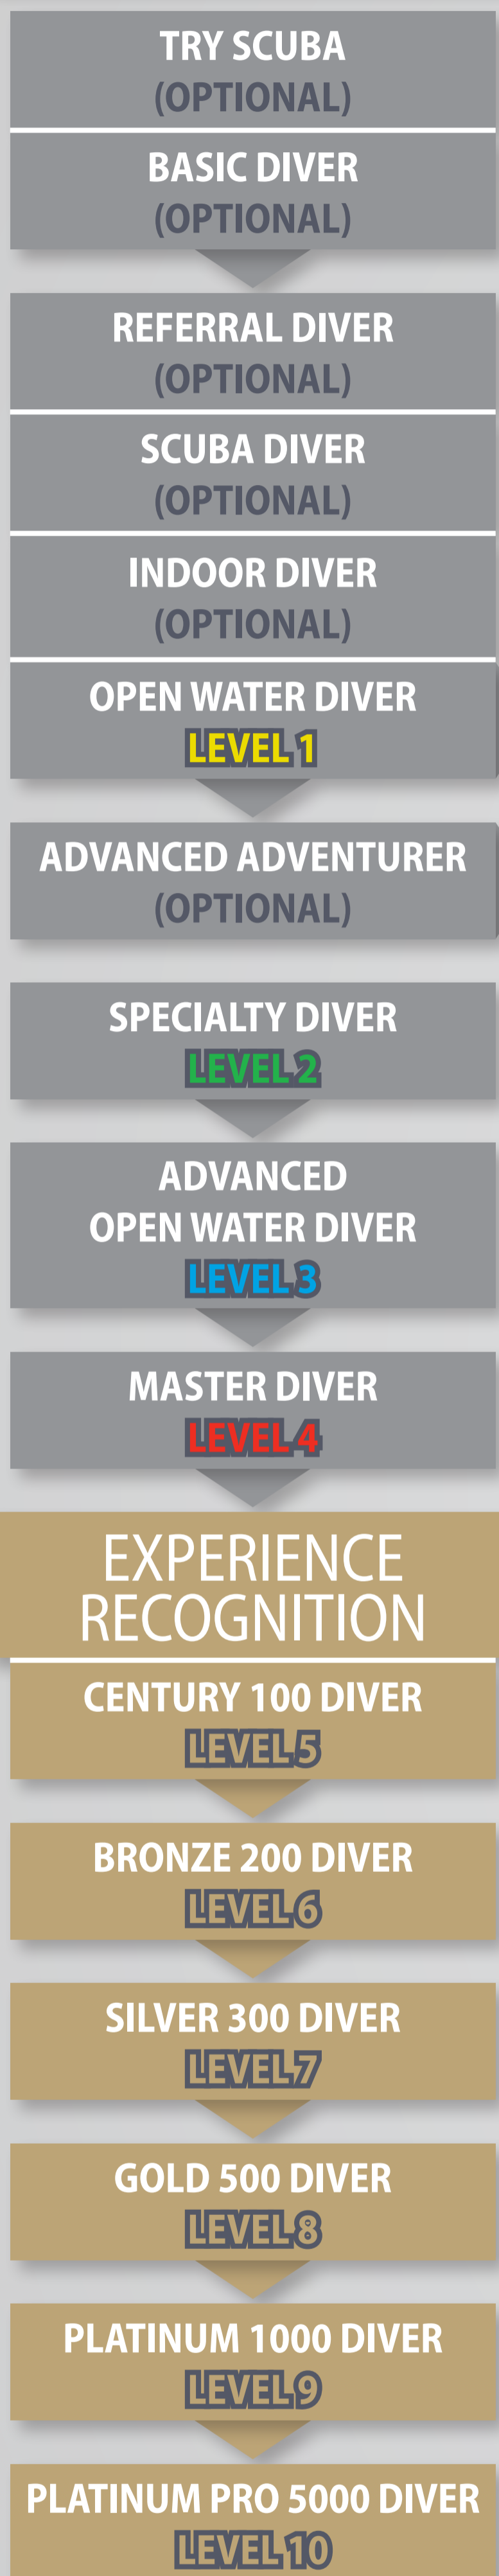

TRAINING PATHWAY

SCUBA, EXTENDED RANGE & PROFESSIONAL CAREER PROGRAMS

475350 - V. 2020-01 - Images © iStock/Nature

START

CONTINUE

LEAD

MYSSI APP
SCAN THE QR CODE FOR FREE REGISTRATION