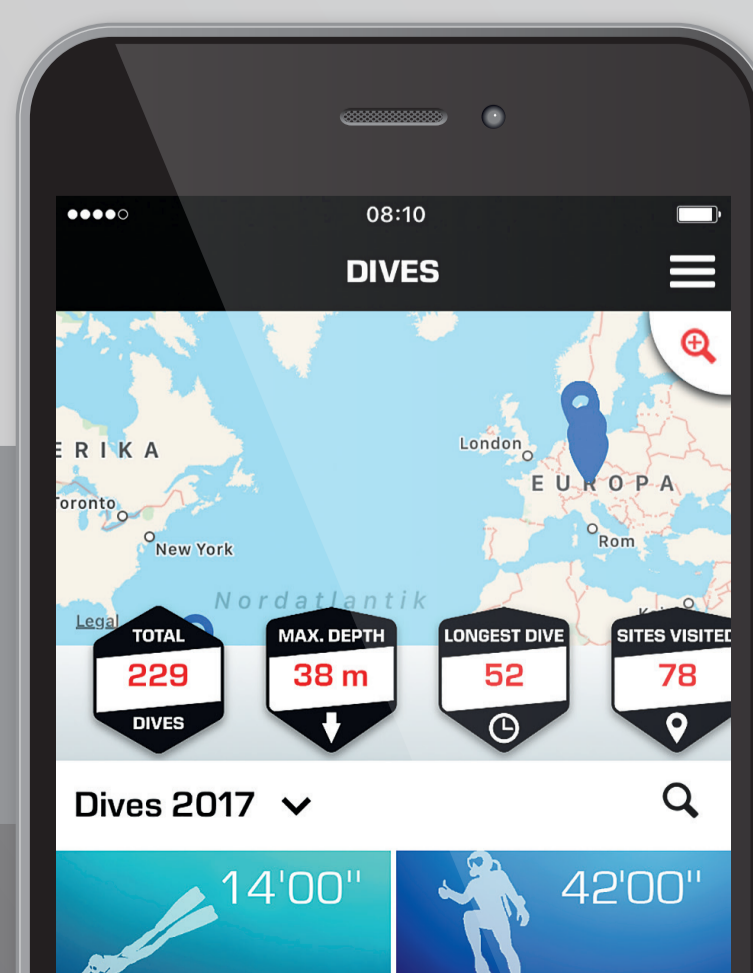

TRAINING PATHWAY

SCUBA, EXTENDED RANGE & PROFESSIONAL CAREER PROGRAMS

475350 - V. 2020-01 - Images © iStock/Nature

START

CONTINUE

LEAD

MYSSI APP
SCAN THE QR CODE FOR FREE REGISTRATION